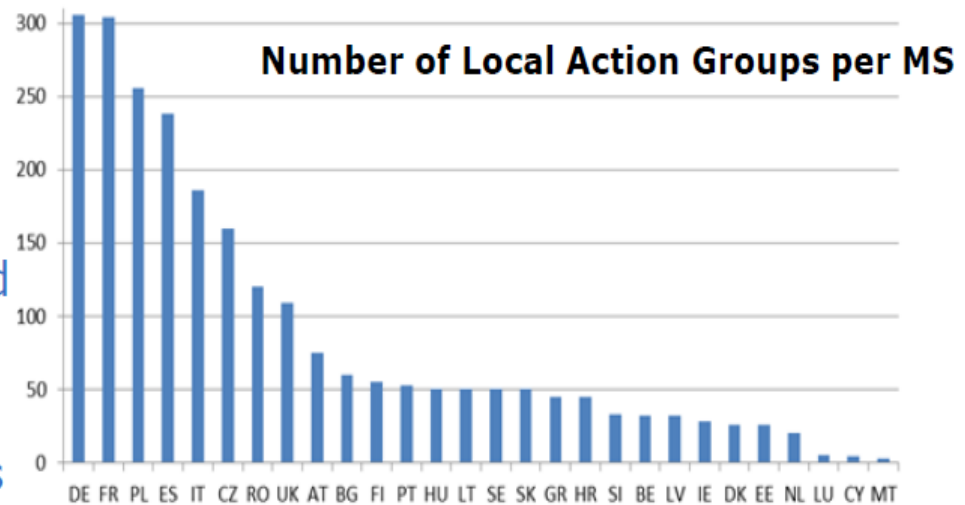

BE		648	HR		2 026	PL		8 698
BG		2 367	IT		10 444	PT		4 058
CZ		2 306	CY		132	RO		8 128
DK		919	LV		1076	SI		838
DE		9 446	LT		1 613	SK		1 560
EE		823	LU		101	FL		2 380
IE		2 191	HU		3 431	SE		1 764
EL		4 718	MT		97	UK		5 200
ES		8 297	NL		765	EU		99 586**
FR		11 385	AT		3 938			

2014-2020 ALLOCATION of the EAFRD per measure

% EAFRD RESERVED FOR LEADER in Member States

State	% of EAFRD	State	% of EAFRD
Austria	5	Hungary	12
Cyprus	5	Ireland	7
Czech Rep.	5	Lithuania	6
Denmark	5	Macedonia	5
England	5	Poland	5
Estonia	10	Slovakia	5
Finland	5	Slovenia	5
France	5,3	Spain-Argon	10
Greece	9	Sweden	5
Germany	5	Italy-Tuscany	6

Germany – Saxony 42% !!!

LEADER

Key facts and figures:

Implemented in all 28 MS

Implemented in 109 RDPs

€ 9.4 billion total public expenditure

Around 2050 LAGs supported

147 million (48 %) of the EU's rural population in LAGs

COMMUNITY-LED LOCAL DEVELOPMENT

Multifund in the Member States

Member State	Multi-fund	EAFRD	ERDF	ESF	EMFF
Austria*	Multi-funded	x	x		
Cyprus	Multi-funded	x			x
Czech Republic	Multi-funded	x	x	x	
Denmark	Multi-funded	x			x
Finland	Multi-funded	x			x
Germany*	Multi-funded	set of regional programmes			
Greece	Multi-funded	x	x	x	x
Latvia	Multi-funded	x			x
Lithuania	Multi-funded	x			x
Slovakia	Multi-funded	x	x		
Slovenia	Multi-funded	x			x
Sweden	Multi-funded	x	x	x	x
Italy	Multi-funded	set of regional programmes			
France	Multi-funded	set of regional programmes			
Poland**	Multi-funded	x	x	x	x
Portugal	Multi-funded	x	x	x	x
Spain***	Multi-funded	set of regional programmes			
UK	Multi-funded	set of regional programmes			