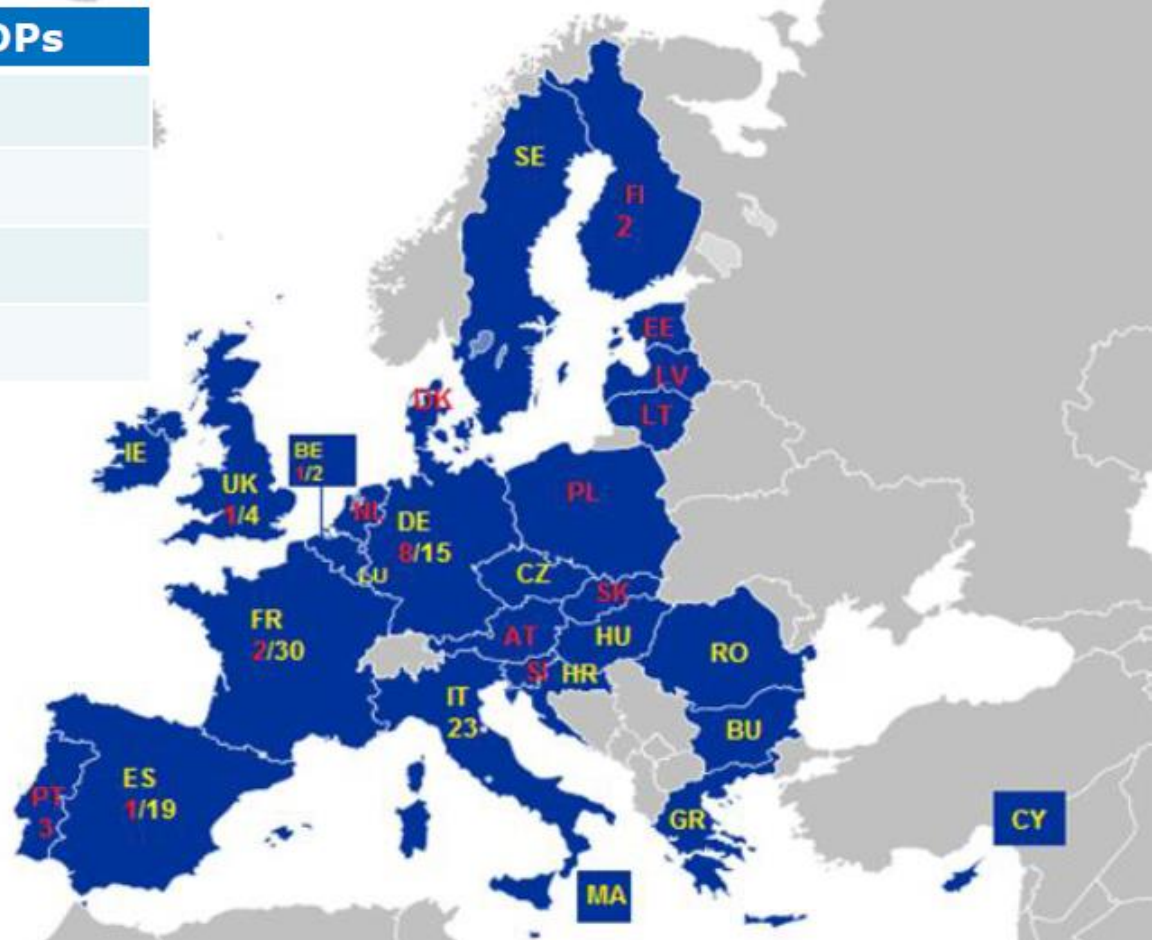

ELARD Cooperation meeting

31 March 2015 14:00-17:00

Hall of the Ministry of Agriculture (39/41 Lai St., Tallinn)

Ing. Radim Srsen, Ph.D.
President of ELARD
<http://www.elard.eu>

Rural Development programmes in the EU per country

Rural Development programmes in the EU per country

situation as at 13/02/2015

Adoption	of 118 RDPs
Dec. 2014	9
Feb. 2015	18
→ May 2015	34
May 2015 →	57

EAFRD FUNDING 2014-2020 Member States (EUR million)

BE		648	HR		2 026	PL		8 698
BG		2 367	IT		10 444	PT		4 058
CZ		2 306	CY		132	RO		8 128
DK		919	LV		1076	SI		838
DE		9 446	LT		1 613	SK		1 560
EE		823	LU		101	FL		2 380
IE		2 191	HU		3 431	SE		1 764
EL		4 718	MT		97	UK		5 200
ES		8 297	NL		765	EU		99 586**
FR		11 385	AT		3 938			

2014-2020 ALLOCATION of the EAFRD per measure

% EAFRD RESERVED FOR LEADER in Member States

State	% of EAFRD	State	% of EAFRD
Austria	5	Hungary	12
Cyprus	5	Ireland	7
Czech Rep.	5	Lithuania	6
Denmark	5	Macedonia	5
England	5	Poland	5
Estonia	10	Slovakia	5
Finland	5	Slovenia	5
France	5,3	Spain-Argon	10
Greece	9	Sweden	5
Germany	5	Italy-Tuscany	6