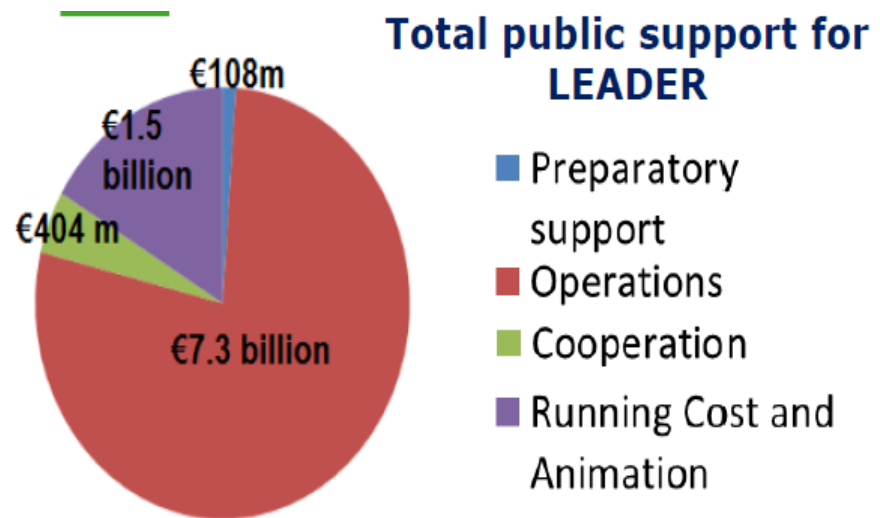

2014-2020 ALLOCATION of the EAFRD per measure

% EAFRD RESERVED FOR LEADER in Member States

State	% of EAFRD	State	% of EAFRD
Austria	5	Hungary	12
Cyprus	5	Ireland	7
Czech Rep.	5	Lithuania	6
Denmark	5	Macedonia	5
England	5	Poland	5
Estonia	10	Slovakia	5
Finland	5	Slovenia	5
France	5,3	Spain-Argon	10
Greece	9	Sweden	5
Germany	5	Italy-Tuscany	6

Germany – Saxony 42% !!!

LEADER

Key facts and figures:

Implemented in all 28 MS

Implemented in 109 RDPs

€ 9.4 billion total public expenditure

Around 2050 LAGs supported

147 million (48 %) of the EU's rural population in LAGs