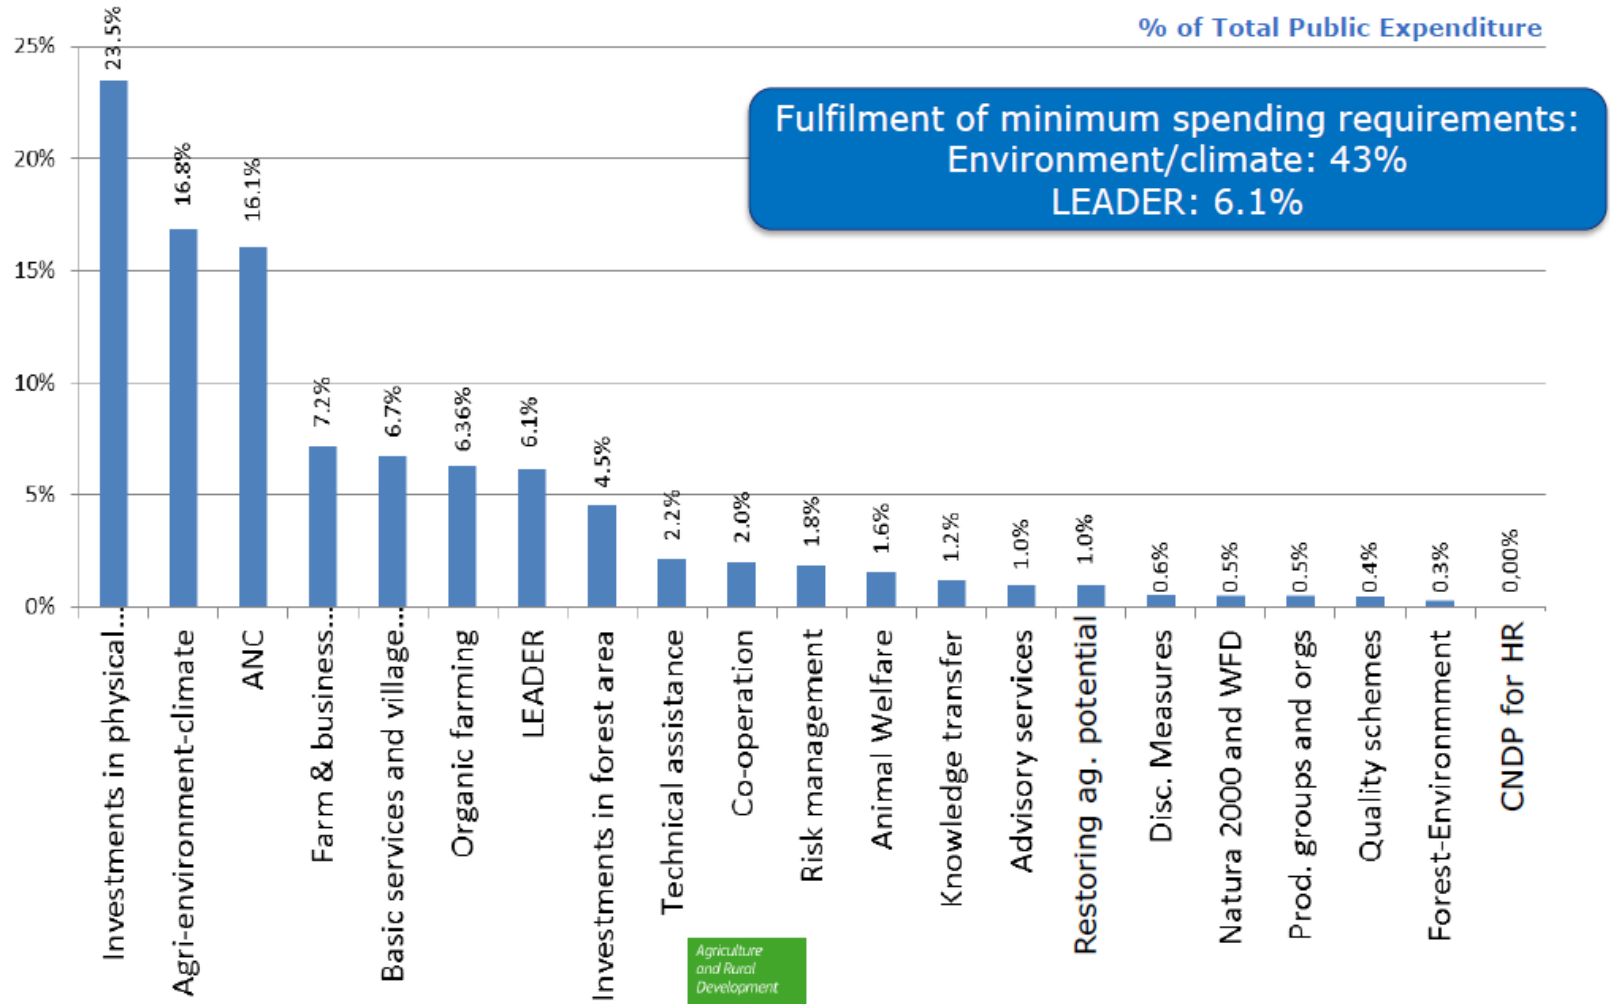

Rural Development programmes in the EU per country

situation as at 13/02/2015

Adoption	of 118 RDPs
Dec. 2014	9
Feb. 2015	18
→ May 2015	34
May 2015 →	57

EAFRD FUNDING 2014-2020 Member States (EUR million)

2014-2020 ALLOCATION of the EAFRD per measure

% EAFRD RESERVED FOR LEADER in Member States

State	% of EAFRD	State	% of EAFRD
Austria	5	Hungary	12
Cyprus	5	Ireland	7
Czech Rep.	5	Lithuania	6
Denmark	5	Macedonia	5
England	5	Poland	5
Estonia	10	Slovakia	5
Finland	5	Slovenia	5
France	5,3	Spain-Argon	10
Greece	9	Sweden	5
Germany	5	Italy-Tuscany	6